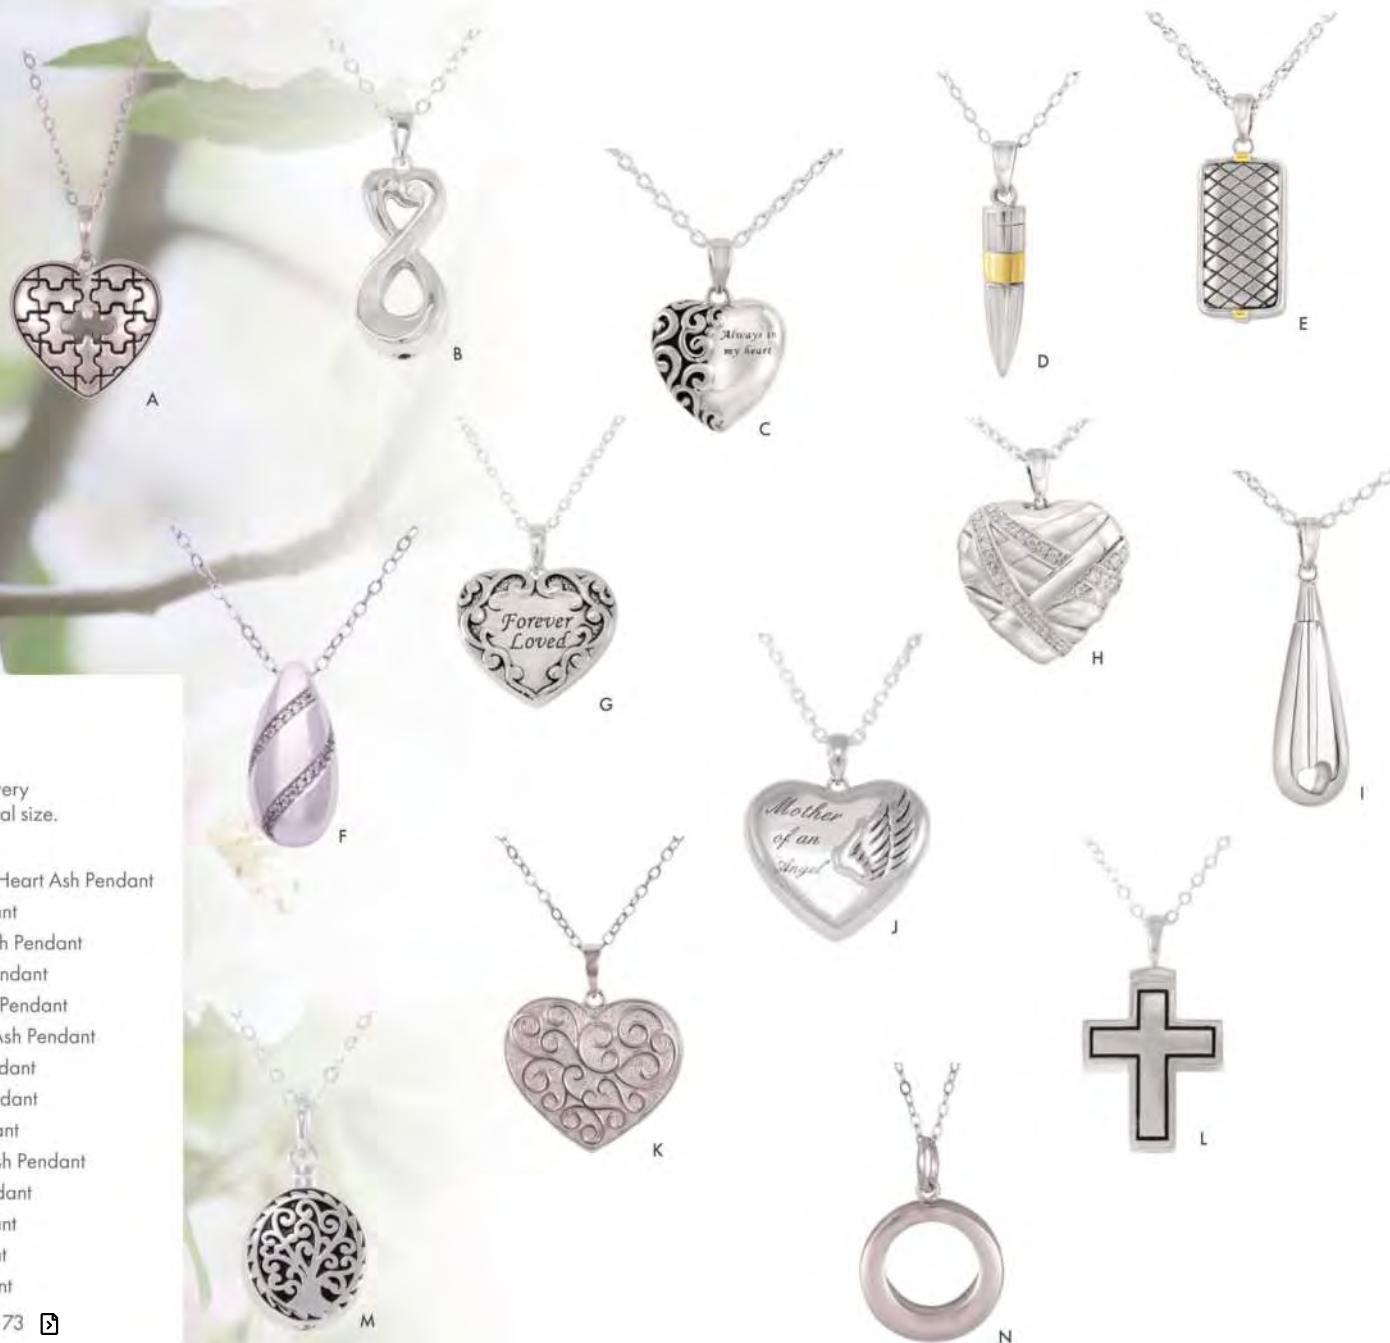

Sterling Silver

By their design the pieces shown hold only a very nominal amount of cremains. Not shown actual size.

Chain may vary.

A	AUN2850	Missing a Piece of my Heart Ash Pendant
B	AUN3745	Infinite Love Ash Pendant
C	AUN4333	Always in my Heart Ash Pendant
D	AUN30197	Two Tone Bullet Ash Pendant
E	AUN5529	Woven Rectangle Ash Pendant
F	AUN9424	Tear (Cubic Zirconia) Ash Pendant
G	AUN9659	Forever Loved Ash Pendant
H	AUN9426	Healing Heart Ash Pendant
I	AUN3610	Tear of Love Ash Pendant
J	AUN10125	Mother of An Angel Ash Pendant
K	AUN19273	Filigree Heart Ash Pendant
L	AUN2723	Large Cross Ash Pendant
M	AUN7742	Tree of Life Ash Pendant
N	AUN2840	Plain Circle Ash Pendant

Long chain available for purchase - see page 73