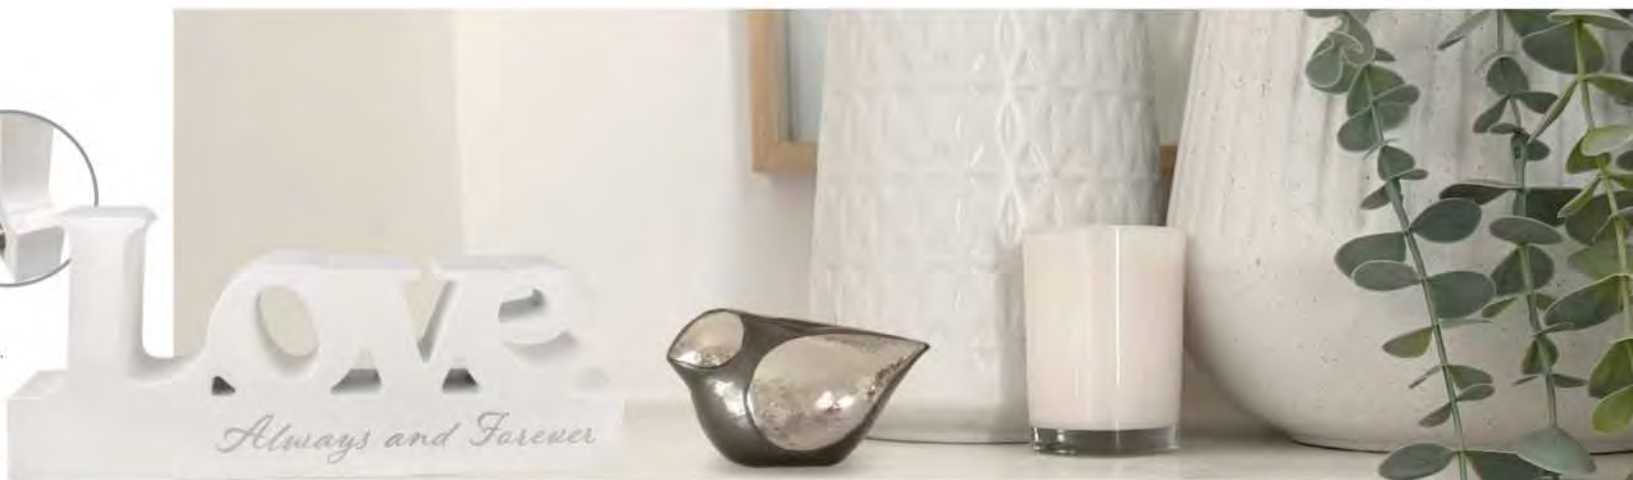

Black colour
in images is a
reflection only -
actual urn is all silver.

LOVEBIRDS KEEPSAKES

(brass)

K: 8L x 6.4H cm

SILVER / SOUL BIRDS

Male
A: 22.8H x 26L cm
K: 5.7H x 7.5L cm

Female
A: 20.3H x 30L cm
K: 5.1H x 8L cm

LOVE KEEPSAKE

(MDF)

K: 22.7 x 10 x 2.5 cm

AUCMRK

Space for four personal keepsakes. (see below)
One included, additional available for purchase.
(registered drawing application #AU202215609)

*actual height

PERSONAL KEEPSAKE

1.4(dia) x 2H cm (minimal capacity)

- Carry in your pocket, purse, or place in a meaningful location
- Preserve cremated remains, a pinch of soil from burial or scattering site, or preserve a small flower petal
- Has a threaded lid for secure closure
- Comes with satin keepsake bag
- Personalisation available separately