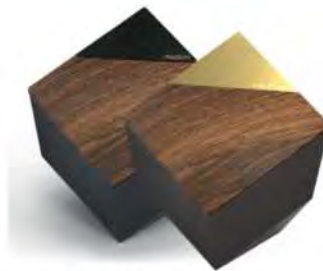

PREMIUM Wood Print: AUMUMP5
LUX TOP: AUMUMPL5