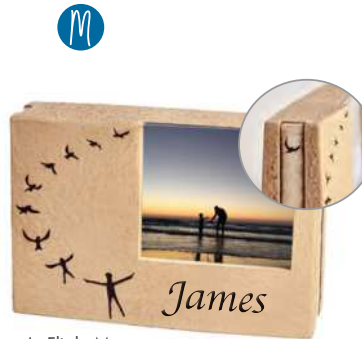

Frame colour is similar tone to all other "Heart" products  
Engraving available separately

**Heart Adult Urn Blank**  
Perfect for adding your own choice of words  
17.5 x 15.1 x 28.4cm  
AUR1002

**Love Forever Keepsake**  
9 x 6.5 x 11cm  
AUR3016

**Love Forever Adult Urn**  
24.1 x 15.5 x 28.6cm  
Holds a 5x7" (13x18cm) Photo  
AUR1006

**In Flight Adult Urn**  
20.8 x 12.7 x 26 cm  
AUR1001

**In Flight Keepsake**  
8.9 x 5.7 x 11.3cm  
AUR3001

**In Flight Candle**  
14.0 x 9.5 x 12.7cm  
AUR2001

**In Flight Memory Keepsake Frame**  
20 x 5 x 14cm  
AUR4001  
*Engraving available separately*

**Infinity Keepsake**  
6.4 x 6.4 x 6.4cm  
AUR3003

**Infinity Candle**  
10.8 x 10.8 x 10.8cm  
AUR2003

Available Separately:  
BLANK Engravable Plaque  
(for Large Urn only)