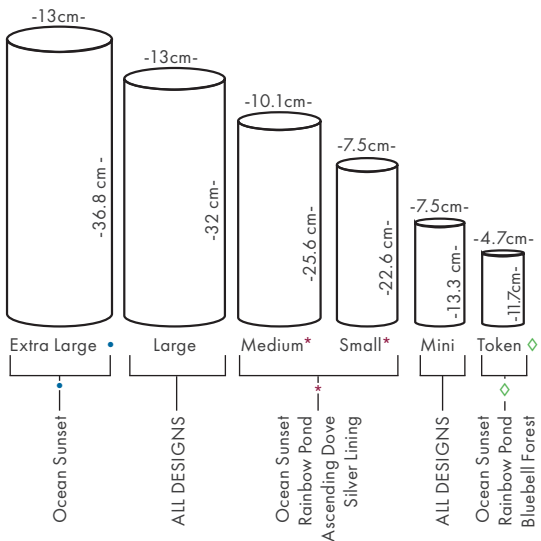

Sizing

Passages Only Large and Mini available for all Passages tube styles. Other sizes available as noted only - refer to legend • ♦