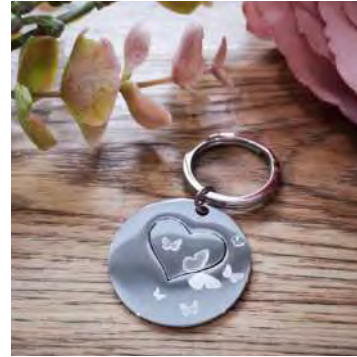

## Tribute Signet Ring

Made in Australia - Made to Order  
Sterling Silver - Not Rhodium Plated  
Engravable

AUNS30-8102S  
Signet Ring

 Personalisation available separately - page 6 

A donation from every purchase of these items is returned to charities supporting families who have lost a little one.

## Heart in their Hand (Does not hold cremains)

Created by a mum who, when she lost her son Adam, wanted a way to stay connected. Heart in their Hand gives you a way to feel close to your loved one by placing the pop out heart in their hand and keeping the rest safe with you.