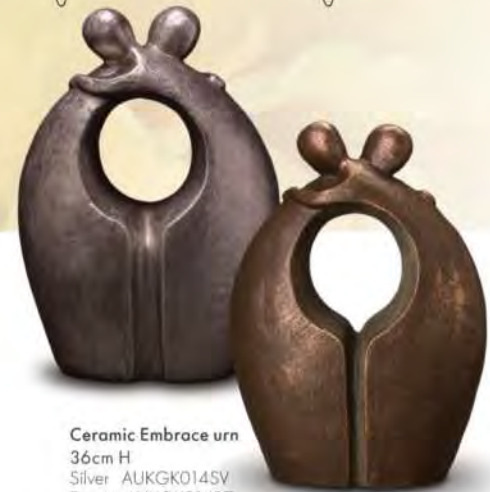

## Companion Urns

A collection highlighting the urns from our entire range that are designed for holding two sets of cremains, serving as a beautiful memorial for two loved ones. All pieces on these pages will hold two full sets of cremains unless described as otherwise or noted as keepsake or jewellery.

Ceramic Embrace urn  
36cm H  
Silver AUKGK014SV  
Bronze AUKGK014BZ

Holds portion only

These products are suitable to be placed indoors and in protected outdoor areas.  
See page 57 for more info.

**Love Keepsake (MDF)**