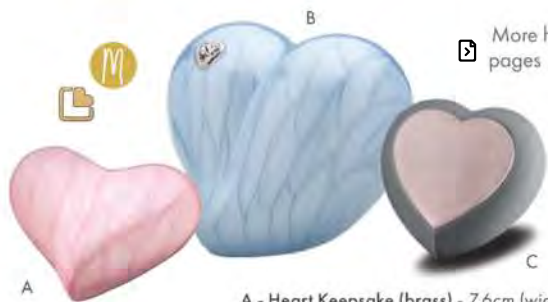

B

More hearts pages 14-15

A

C

A - Heart Keepsake (brass) - 7.6cm (wide)
Pink AULH667 - (Blue AULH668 - Pearl AULH669)
B - LoveHeart (brass with crystal) - 12.7cm (high)
Blue AULC1002 - (Pink AULC1001 - Pearl AULC1003)
C - Drop Heart RoseGold (stainless steel and alloy)
4.6cm (high) **French Grey/Brushed** AULH584